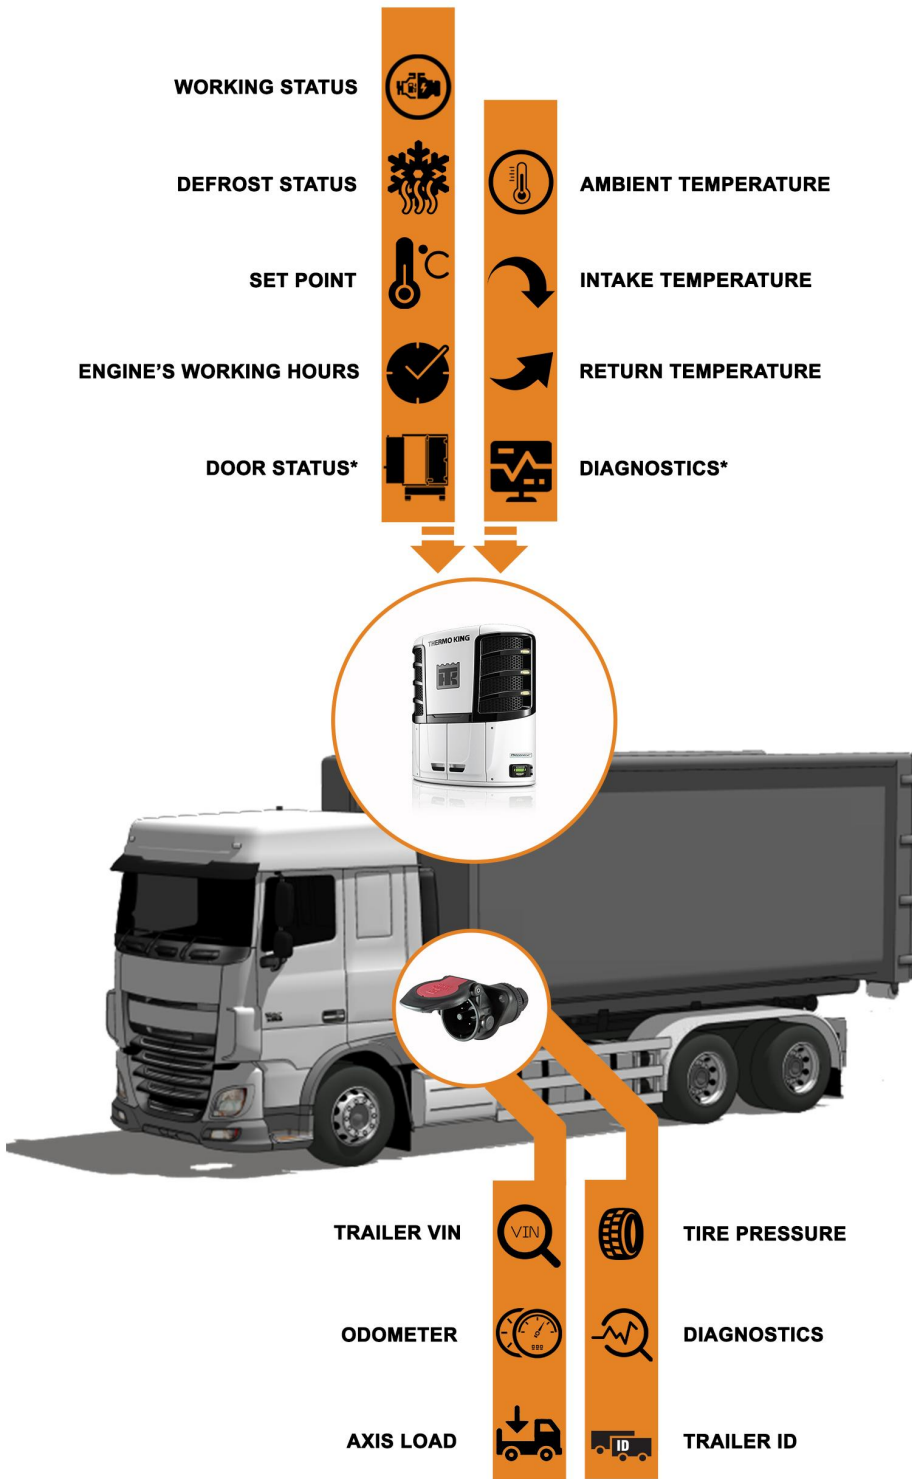

REFRIGERATION UNIT

TRAILER ABS BLOCK

TRAILER TELEMETRICS

Designed and manufactured by:

+370 650 90549 | info@simbiotecha.lt
 www.simbiotecha.lt | www.tracking.lt
 Europos pr.121, LT46339,
 Kaunas, Lithuania

Remote Access

Live Data

No External
Connectors

*Optional. Extra installation might be required.

*In-depth diagnostics. Detecting issues, reading and clearing fault codes remotely.

**Compatible with "Carrier" and "Thermo King" cooling units.