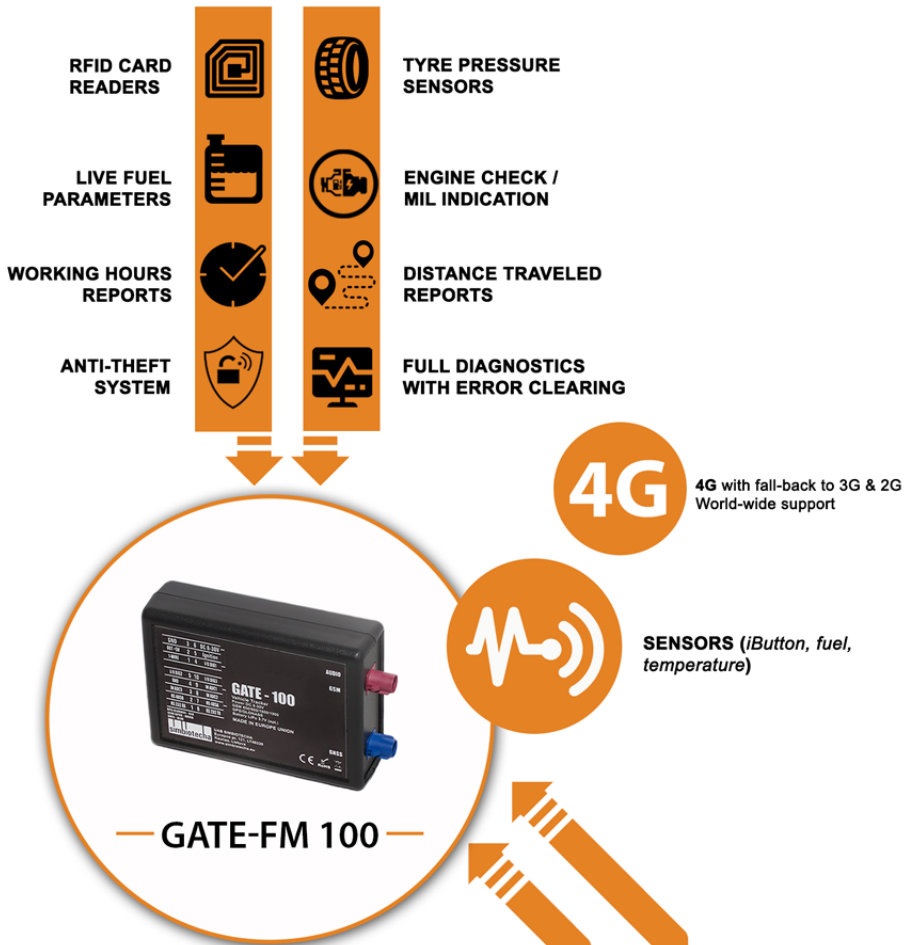

LIGHT VEHICLES

HEAVY VEHICLES

GATE-FM100

REAL-TIME GPS TRACKER

Designed and manufactured by:

+370 650 90549 | info@simbiotecha.lt
www.simbiotecha.lt | www.tracking.lt
Europos pr.121, LT46339,
Kaunas, Lithuania