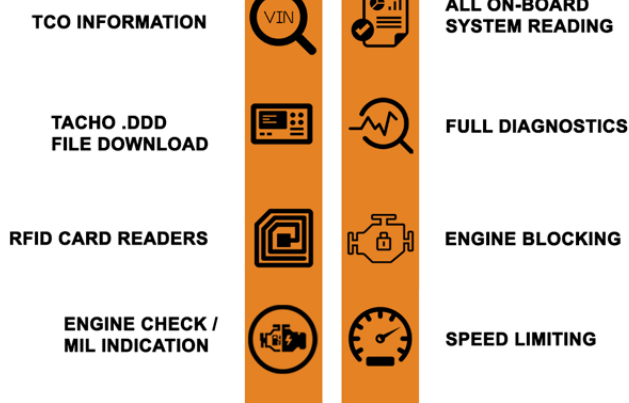

LIGHT VEHICLES

HEAVY VEHICLES

GATE-FM100

REAL-TIME GPS TRACKER

Designed and manufactured by:

+370 650 90549 | info@simbiotecha.lt
www.simbiotecha.lt | www.tracking.lt
Europos pr.121, LT46339,
Kaunas, Lithuania