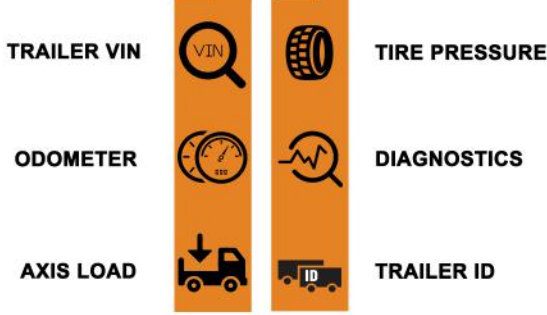

REFRIGERATION UNIT

TRAILER ABS BLOCK

TRAILER TELEMETRY

Designed and manufactured by:

+370 650 90549 | info@simbiotecha.lt
 www.simbiotecha.lt | www.tracking.lt
 Europos pr.121, LT46339,
 Kaunas, Lithuania

 Remote Access
  Live Data
  No External Connectors

*Optional. Extra installation might be required.
 *In-depth diagnostics. Detecting issues, reading and clearing fault codes remotely.
 **Compatible with "Carrier" and "Thermo King" cooling units.